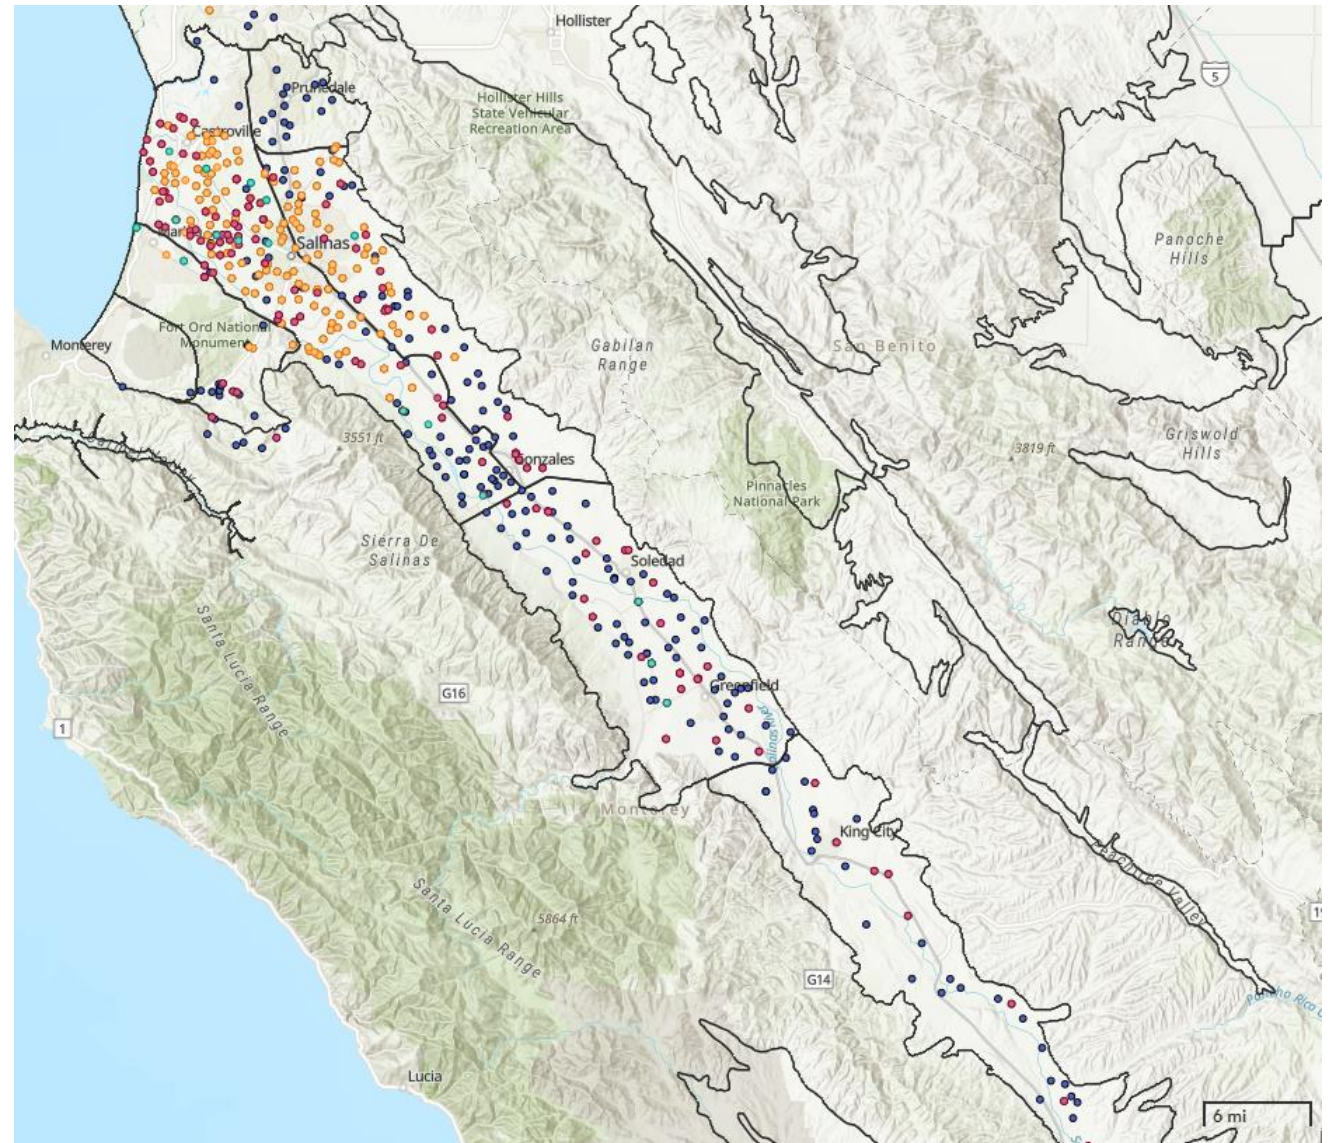

# Groundwater Level Monitoring

# Groundwater Level Measuring Tools

Water Level Meter

Water Level Tape

Pressure Transducer

Sonic Meter

# Groundwater Level Contour Maps

# Seawater Intrusion Maps